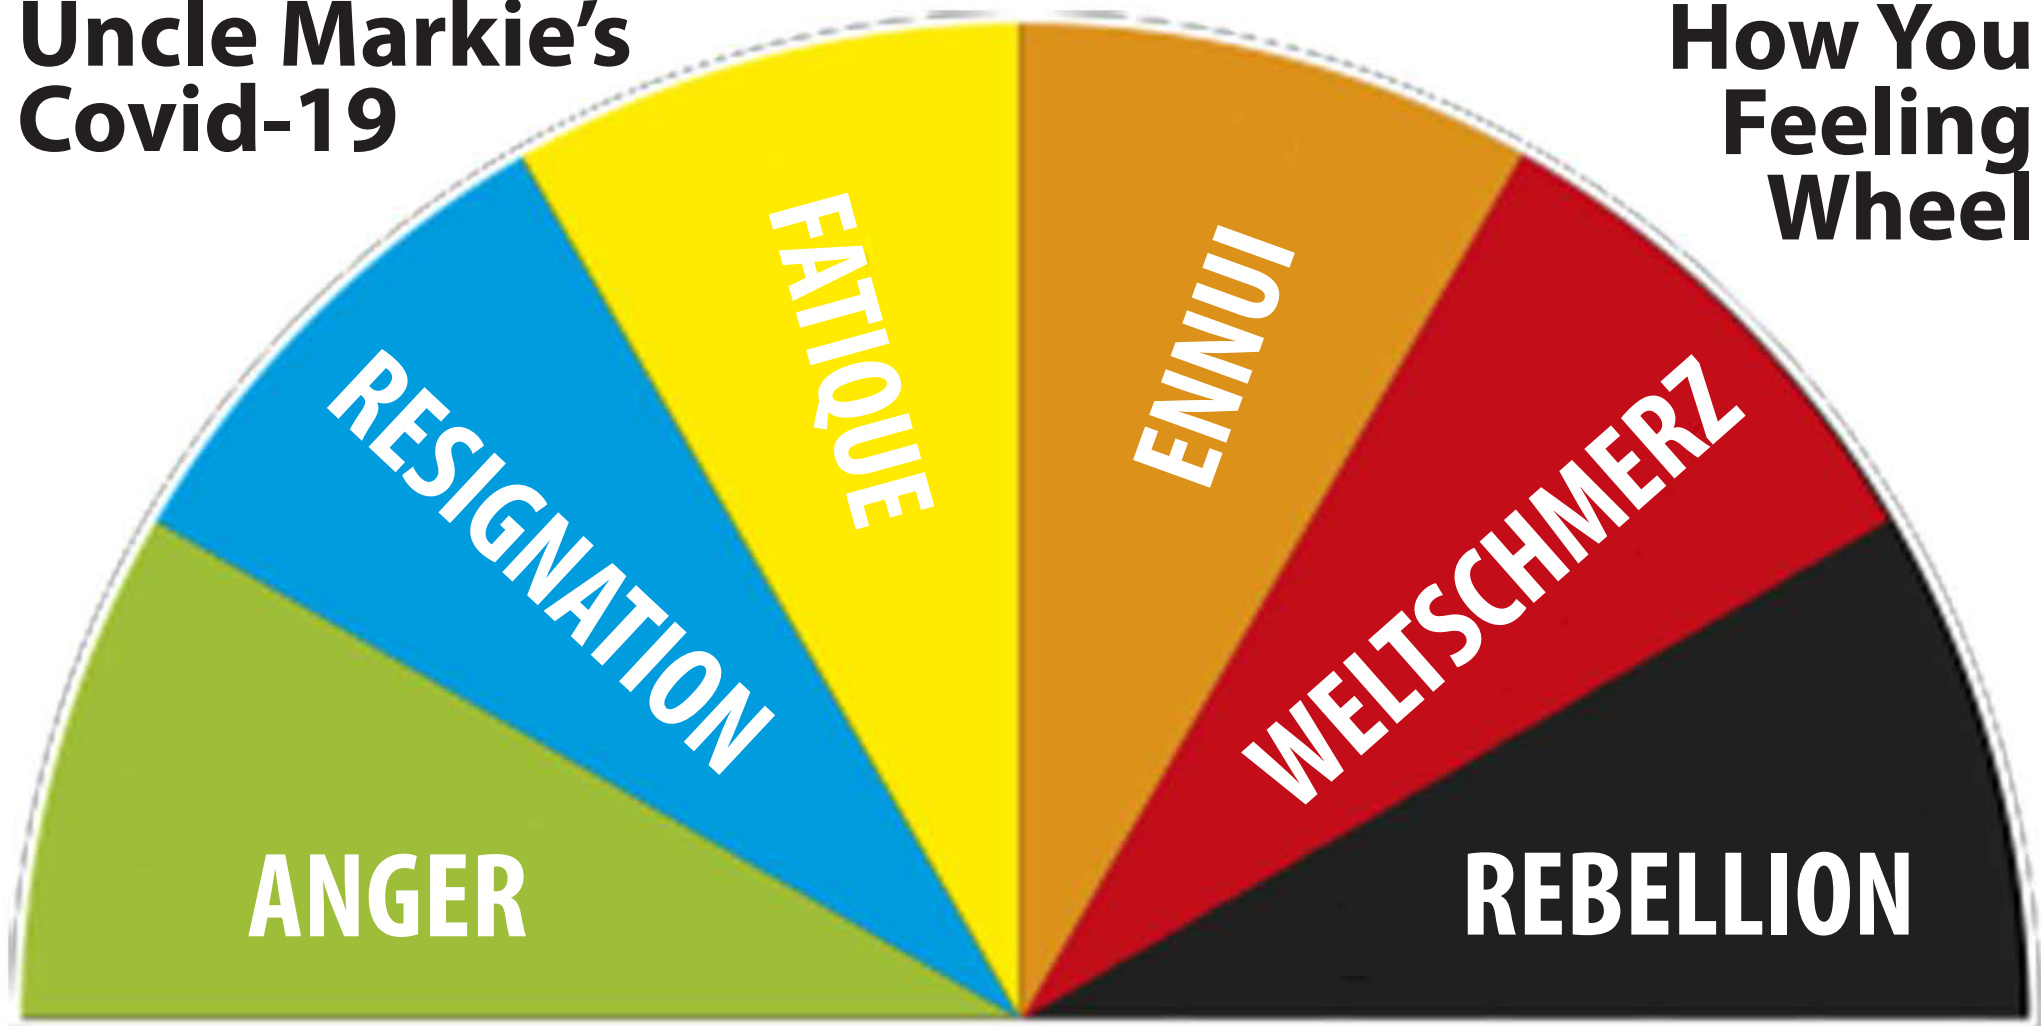

Uncle Markie's Covid-19

How You Feeling Wheel

Anger:

- A strong feeling of annoyance, displeasure, or hostility.

Resignation:

- The acceptance of something undesirable but inevitable.

Fatigue:

- Extreme tiredness resulting from mental or physical exertion or illness.

Ennui:

- A feeling of utter weariness and discontent resulting from satiety or lack of interest; boredom.

Weltschmerz:

- German. Sadness or melancholy at the evils of the world; world-weariness. Word origin, literally: world pain.

Rebellion:

- The action or process of resisting authority, control, or convention.

Cut Out Arrow,
Attach With Pushpin

<http://blog.unclemarkie.com>